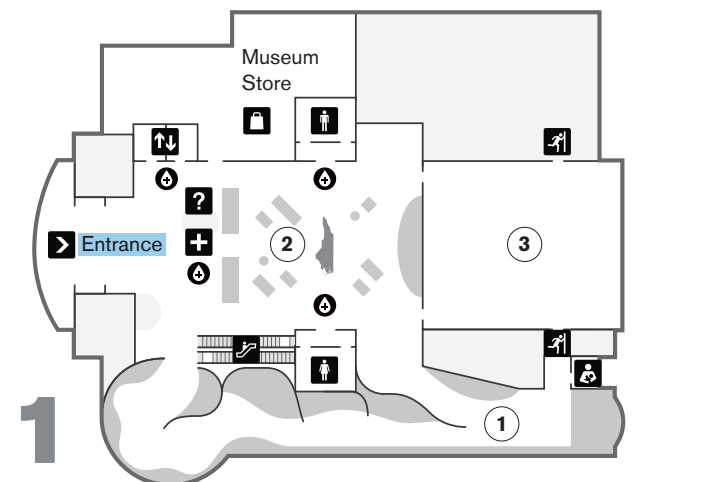

NC Museum of Natural Sciences

Nature Exploration Center

- 4**
- 19  Acro Café
 - 20 An Unlikely Refugee
 - 21 Arthropod Zoo
 - 22 Beyond Curie
 - 23  Living Conservatory
 - 24 Terror of the South Overlook
- 3**
- 10 Bridge Across Time
 - 11  Curiosity Classrooms
 - 12 Mountain Cove
 - 13 Mountains to the Sea Overlook
 - 14 Prehistoric North Carolina
 - 15 Snakes of North Carolina
 - 16 Terror of the South
 - 17 Tropical Connections
 - 18  Windows on the World
- 2**
- 4 Coastal North Carolina Overlook
 - 5  Discovery Room
 - 6 Mountains to the Sea
 - 7 Nature's Explorers
 - 8  Special Exhibition
 - 9 Underground North Carolina
- 1**
- 1 Coastal North Carolina
 - 2 Natural Treasures of North Carolina
 - 3 WRAL 3D Theater

- 1**
- 1 All first floor exhibits are currently off display for renovations and construction.

Map Legend

- Information
- First Aid
- Restrooms
- Elevators
- Escalators
- Café
- Stairs
- Store
- Bridges
- Emergency Exit