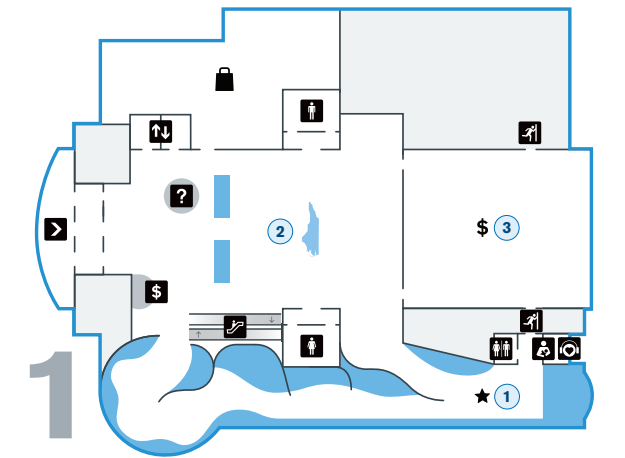

## 4

- 17 Arthropod Zoo
- 18 Beyond Curie
- 19 Explore on Four  
Meeting Room
- 20 Living Conservatory  
Butterflies and sloth • Open seasonally
- 21 RACE: Are We So Different?
- 22 Overlook
-  Acro Café

## 3

- 10 Curiosity Classrooms
- 11 John B. McMillan Science Atrium  
Dinosaurs in the dome
- 12 Mountain Cove
- 13 Prehistoric North Carolina  
Dinosaurs and extinct animals
- 14 Snakes of North Carolina
- 15 Tropical Connections
- 16 Windows on the World
-  Outdoor Bridge

## 2

- 4 Discovery Room
- 5 Mountains to the Sea
- 6 Nature's Explorers
- 7 Special Exhibitions
- 8 Underground North Carolina  
Gems and minerals
- 9 Whales of North Carolina
-  Special Exhibition Store
-  Indoor Bridge

## 1

- 1 Coastal North Carolina
- 2 NC's Natural Treasures
- 3 WRAL 3D Theater
-  Box Office
-  The Museum Store
-  Nursing Room
-  Universal Changing Room
-  Quiet Space