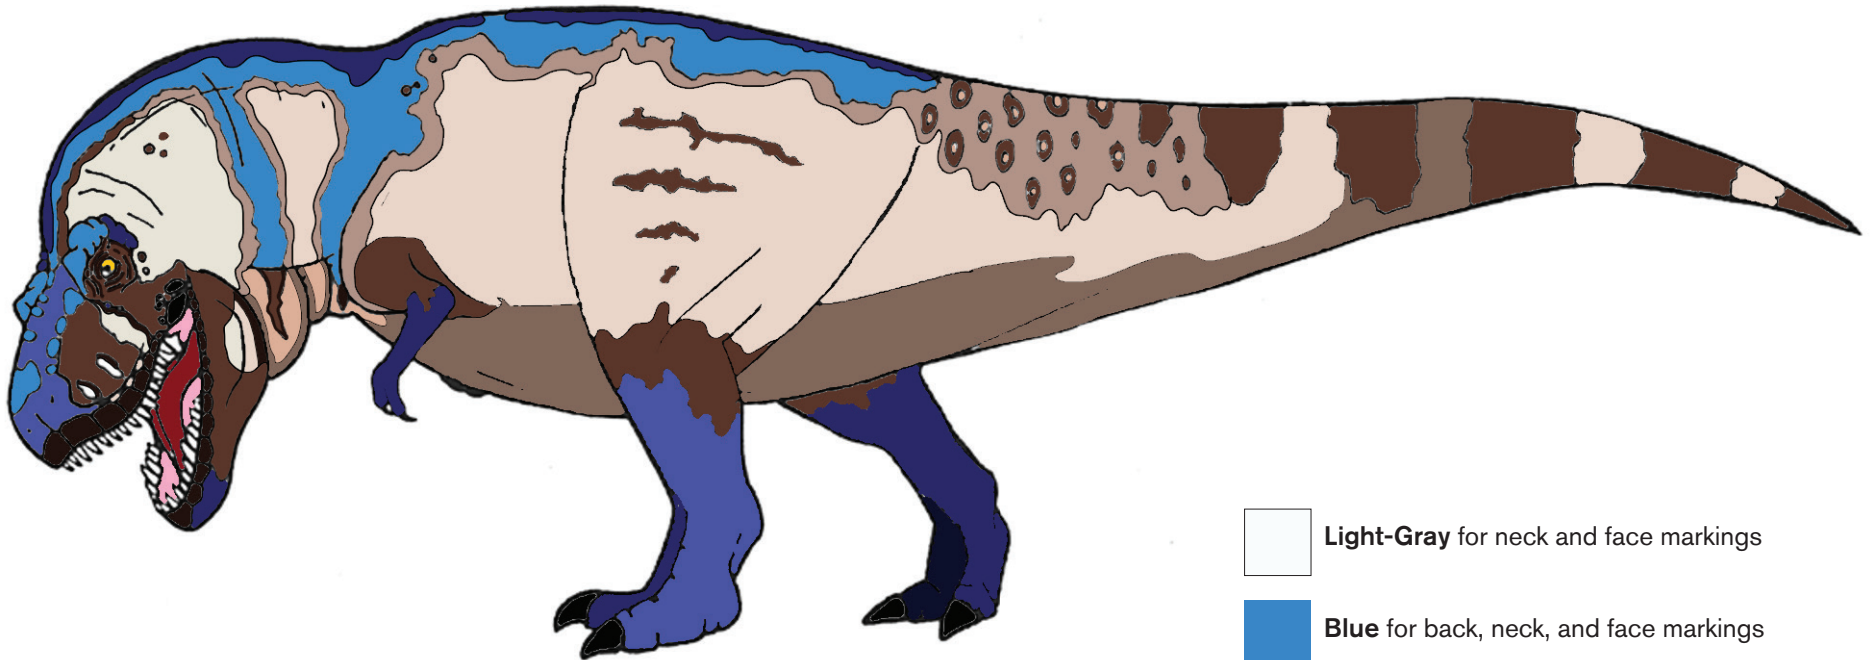

Coloring Pages Guide

Tyrannosaurus rex

“Tyrant Lizard King”

If you would like to color your *Tyrannosaurus rex* like the museum’s Dueling Dinosaurs artwork, you can follow this handy color guide. Or you can let your imagination guide you instead.

 **Beige** for body

 **Brown** for face, arm, leg, and tail patterns

 **Light-Gray** for neck and face markings

 **Blue** for back, neck, and face markings

 **Gray-Beige** for body highlights and belly

 **Pink** for throat pattern

 **Dark Blue** for legs, arm, and back

 **Gold** for eyes