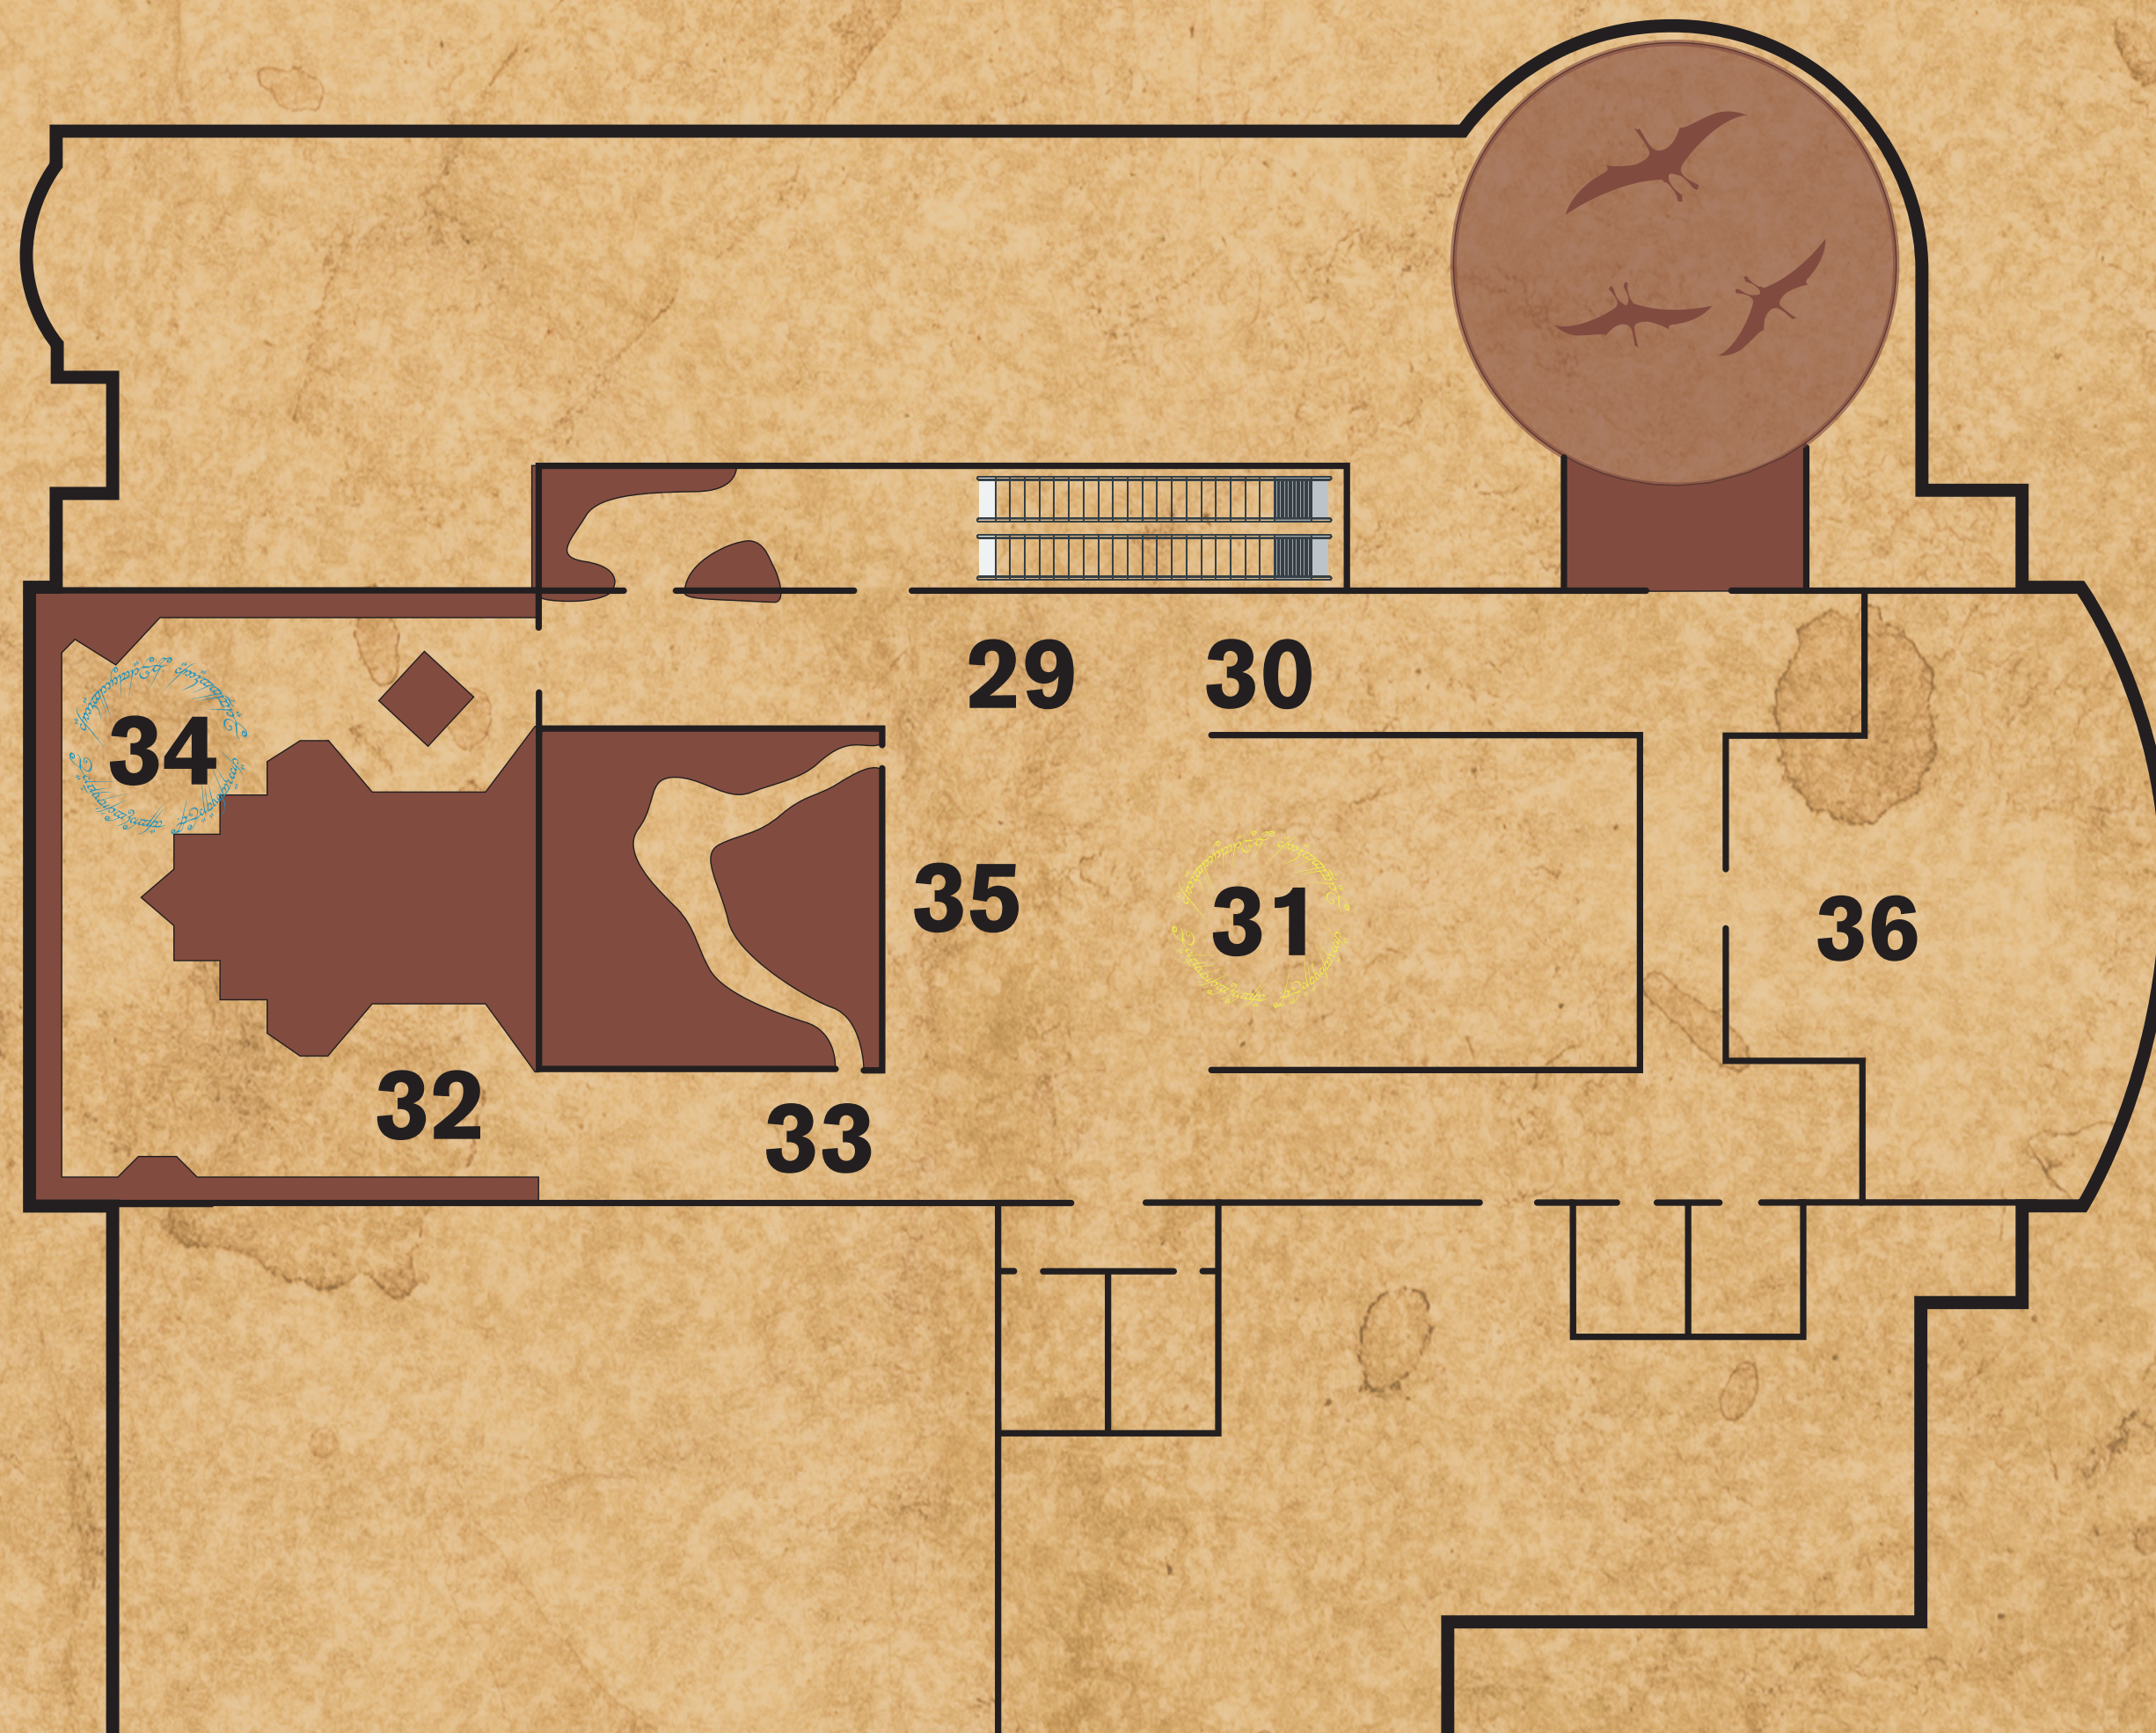

2ND FLOOR MORIA / MIRKWOOD

13. BAR
14. GEMS AND MINERALS OF MIDDLE EARTH
Tar Heel Gem and Mineral Club
15. DOORS OF DURIN
NC Museum of Natural Sciences
16. MINES OF MORIA
Triangle Troglodytes
17. THE 3D PRINTING FORGE
18. SHELOB'S LAIR
Shaw University
19. ONE RING TO FIND THEM
NCMNS Mammology

3RD FLOOR EREBOR / LOTH LORIEN

19. DRINK TICKET SALES
20. DANCE FLOOR
21. PALEONTOLOGY OF MIDDLE EARTH
NCMNS Paleontology
22. THE DESOLATION OF SMAUG
NC Museum of Natural Sciences
23. FORAGE MUSHROOMS WITHOUT DYING
Frank Hyman
24. BAR
25. ELEPHANTS AND OLIPHANTS
NC Museum of Natural Sciences
26. CJ BEAD DESIGNS
27. HERE BE DRAGONS
NC Museum of Natural Sciences

SCAN ME: EVENT MAP