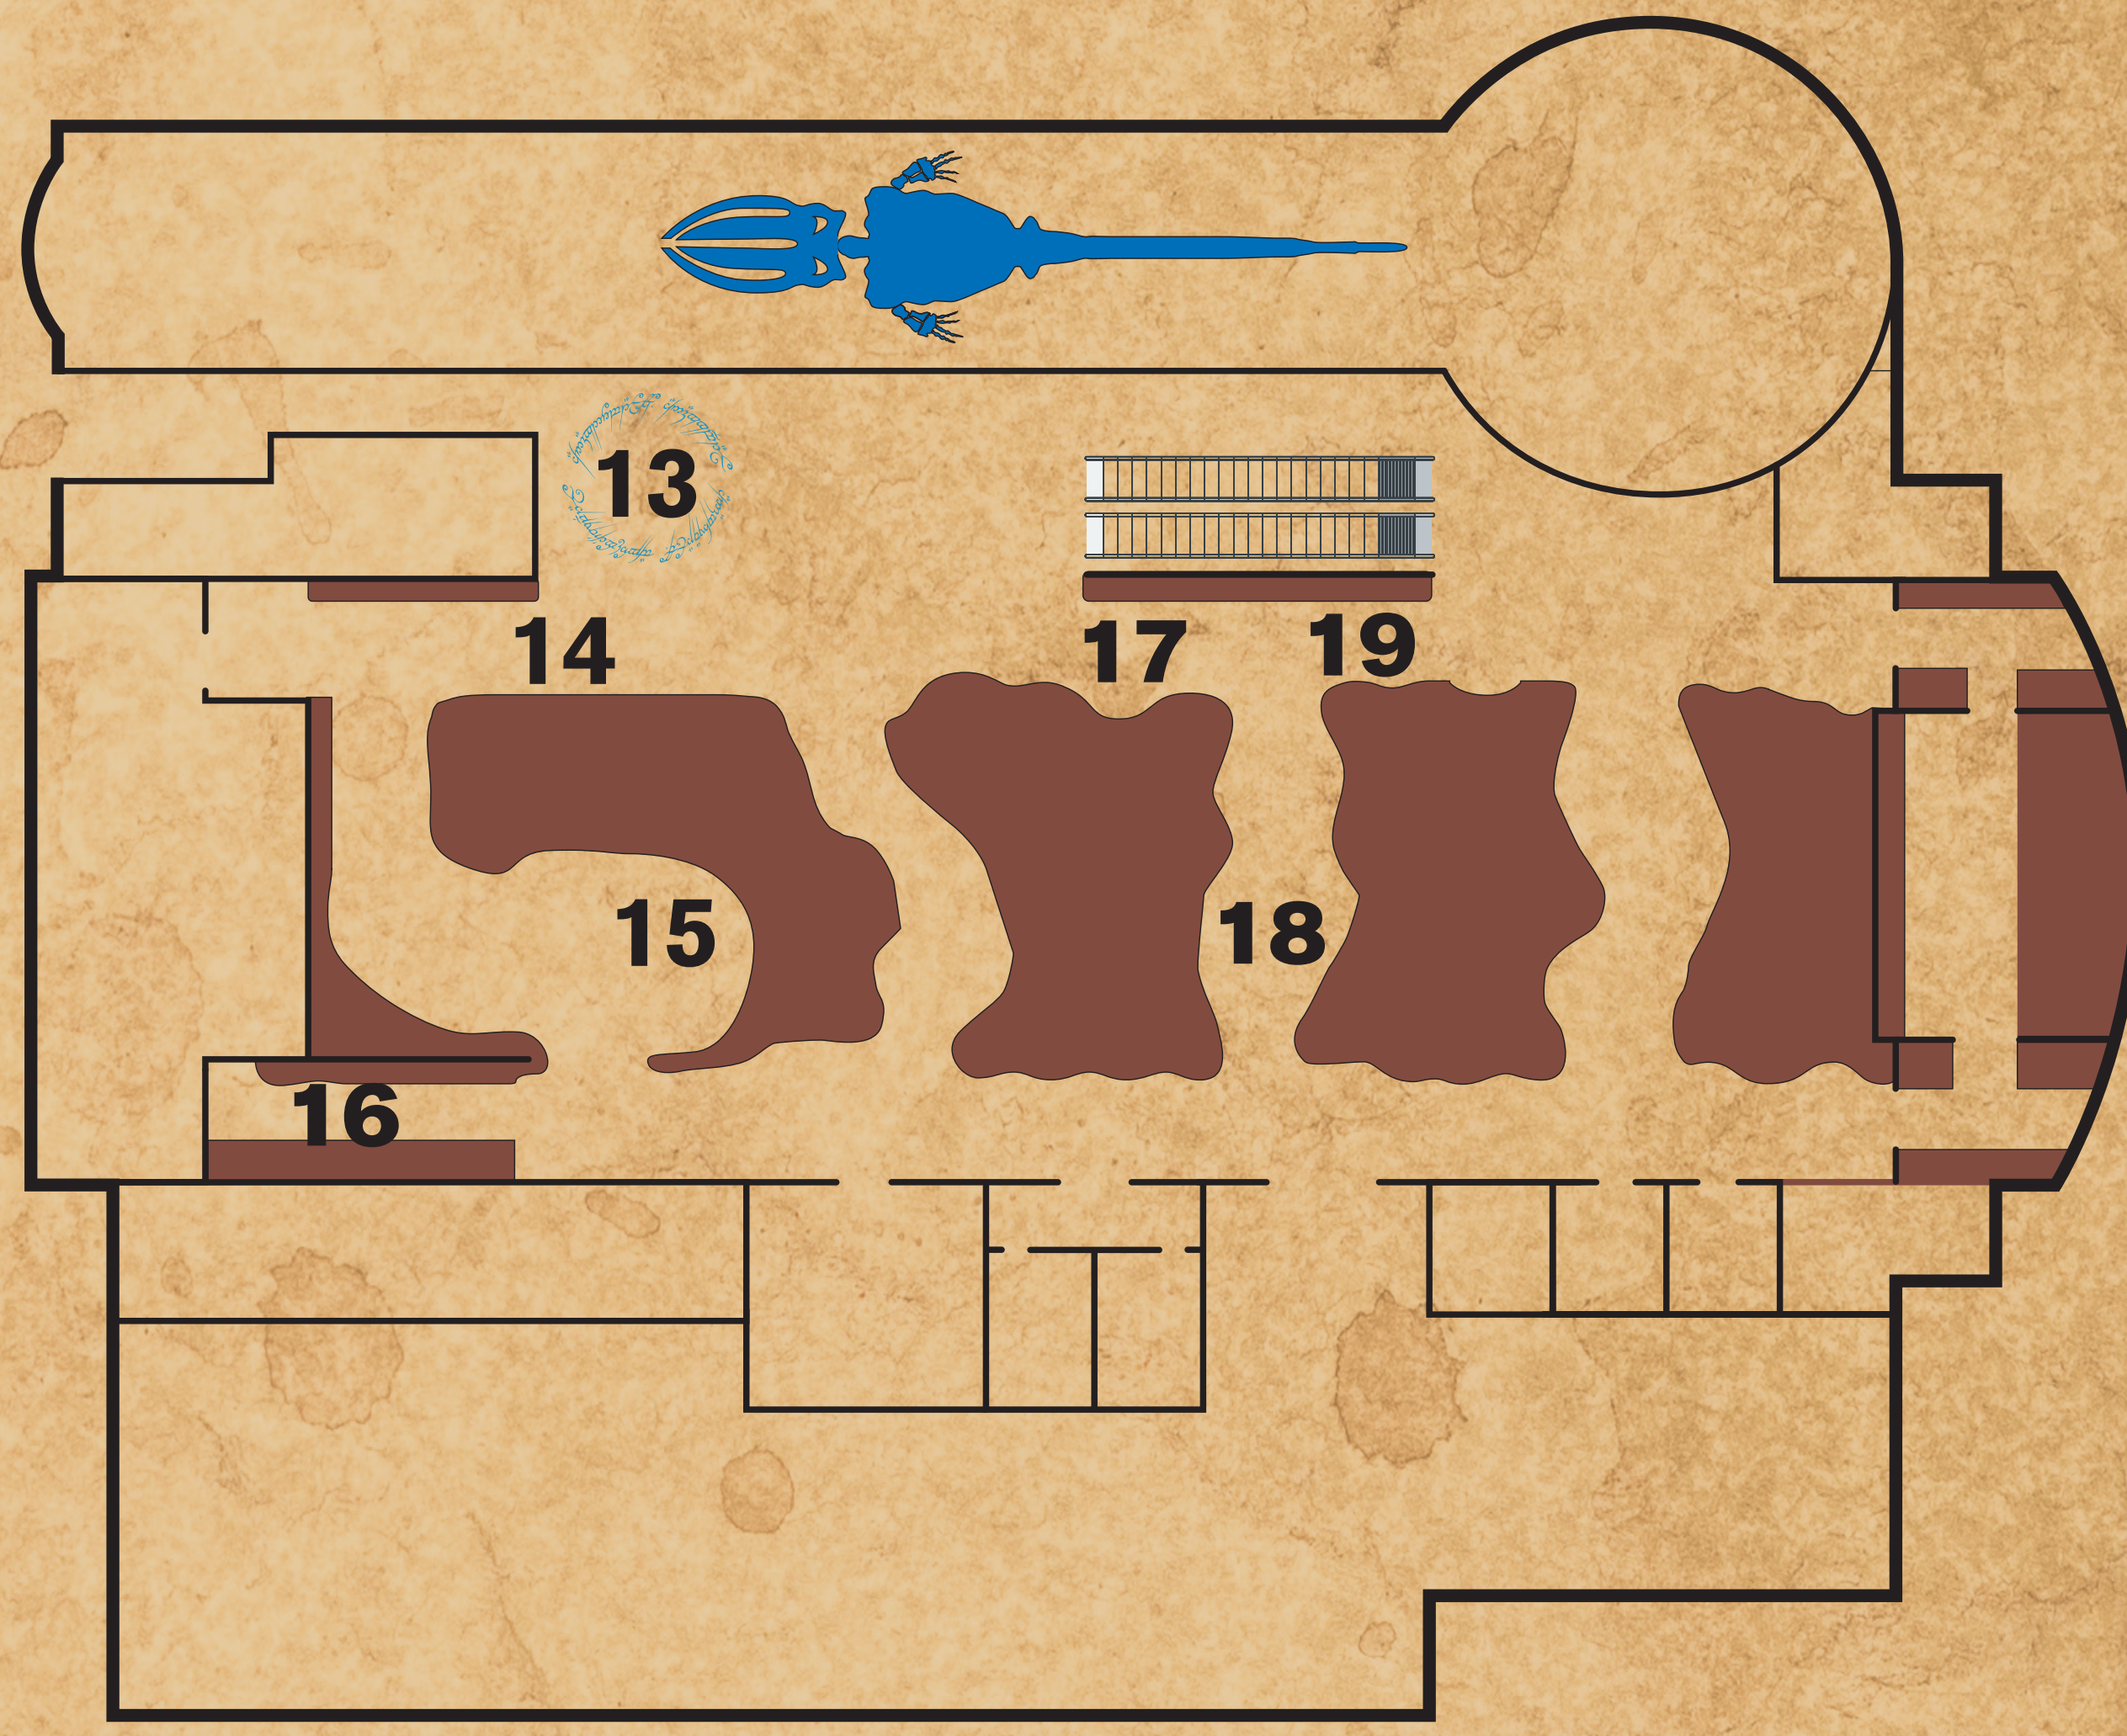

ADULT NIGHTS SOCIAL IN THE SHIRE

NATURE EXPLORATION CENTER

1ST FLOOR RIVENDELL

1. THE EAGLES ARE COMING! (OUTSIDE)
Piedmont wildlife center
2. VOLUNTEER CHECK-IN
NC Museum of Natural Sciences
3. LANGUAGES OF MIDDLE-EARTH
NC Museum of Natural Sciences
4. BAR
5. THE WHITE (STAR) SHIP
NC Museum of Natural Sciences
6. TRIANGLE SWORD GUARD
With Demonstrations in the WRAL Digital Theater
7. BARROWBURN CELTIC BAND
8. RHOSGOBEL RABBITS
9. INFLATABLE ARCHERY
NC Museum of Natural Sciences
10. EYES
NC Museum of Natural Sciences
11. THE SIEGE OF GONDOR
NC Museum of Natural Sciences

2ND FLOOR MORIA / MIRKWOOD

13. BAR
14. GEMS AND MINERALS OF MIDDLE EARTH
Tar Heel Gem and Mineral Club
15. DOORS OF DURIN
NC Museum of Natural Sciences
16. MINES OF MORIA
Triangle Troglodytes
17. THE 3D PRINTING FORGE
18. SHELOB'S LAIR
Shaw University
19. ONE RING TO FIND THEM
NCMNS Mammology

3RD FLOOR EREBOR / LOTH LORIEN

19. DRINK TICKET SALES
20. DANCE FLOOR
21. PALEONTOLOGY OF MIDDLE EARTH
NCMNS Paleontology
22. THE DESOLATION OF SMAUG
NC Museum of Natural Sciences
23. FORAGE MUSHROOMS WITHOUT DYING
Frank Hyman
24. BAR
25. ELEPHANTS AND OLIPHANTS
NC Museum of Natural Sciences
26. CJ BEAD DESIGNS
27. HERE BE DRAGONS
NC Museum of Natural Sciences

SCAN ME: EVENT MAP