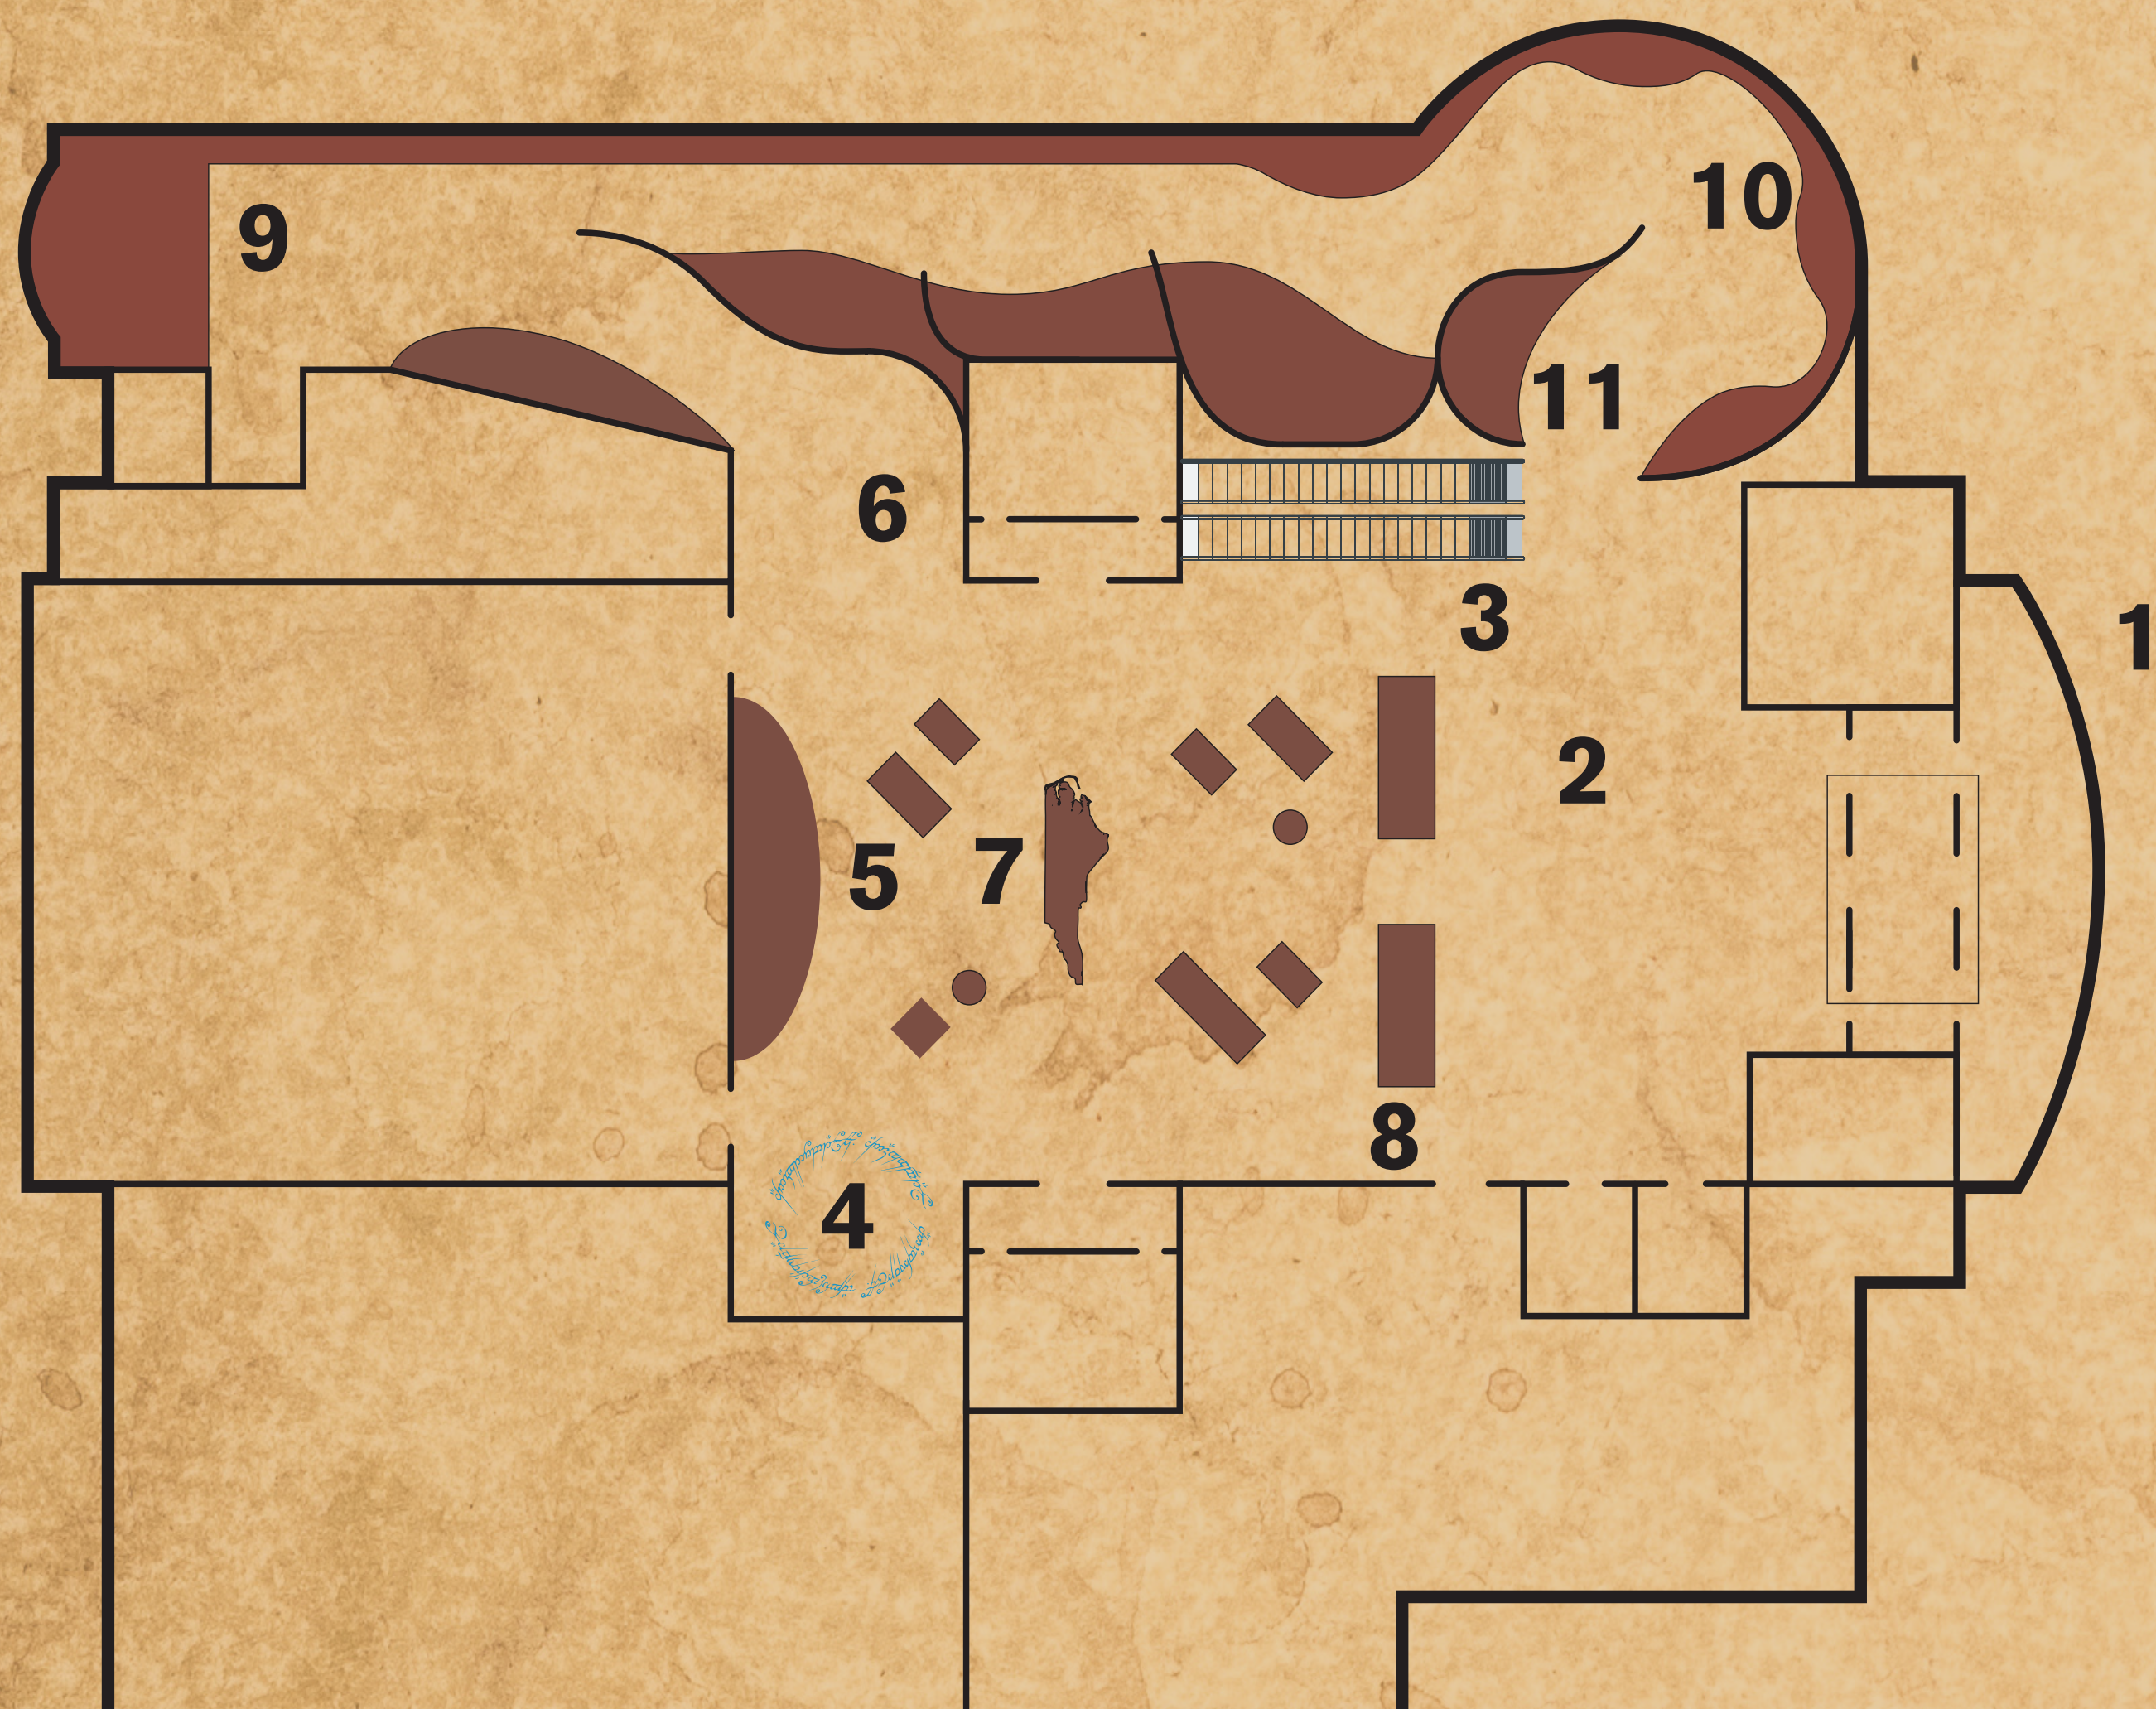

ADULT NIGHTS SOCIAL IN THE SHIRE

NATURE EXPLORATION CENTER

1ST FLOOR RIVENDELL

1. THE EAGLES ARE COMING! (OUTSIDE)
Piedmont wildlife center
2. VOLUNTEER CHECK-IN
NC Museum of Natural Sciences
3. LANGUAGES OF MIDDLE-EARTH
NC Museum of Natural Sciences
4. BAR
5. THE WHITE (STAR) SHIP
NC Museum of Natural Sciences
6. TRIANGLE SWORD GUARD
With Demonstrations in the WRAL Digital Theater
7. BARROWBURN CELTIC BAND
8. RHOSGOBEL RABBITS
9. INFLATABLE ARCHERY
NC Museum of Natural Sciences
10. EYES
NC Museum of Natural Sciences
11. THE SIEGE OF GONDOR
NC Museum of Natural Sciences

2ND FLOOR MORIA / MIRKWOOD

13. BAR
14. GEMS AND MINERALS OF MIDDLE EARTH
Tar Heel Gem and Mineral Club
15. DOORS OF DURIN
NC Museum of Natural Sciences
16. MINES OF MORIA
Triangle Troglodytes
17. THE 3D PRINTING FORGE
18. SHELOB'S LAIR
Shaw University
19. ONE RING TO FIND THEM
NCMNS Mammology

3RD FLOOR EREBOR / LOTH LORIEN

19. DRINK TICKET SALES
20. DANCE FLOOR
21. PALEONTOLOGY OF MIDDLE EARTH
NCMNS Paleontology
22. THE DESOLATION OF SMAUG
NC Museum of Natural Sciences
23. FORAGE MUSHROOMS WITHOUT DYING
Frank Hyman
24. BAR
25. ELEPHANTS AND OLIPHANTS
NC Museum of Natural Sciences
26. CJ BEAD DESIGNS
27. HERE BE DRAGONS
NC Museum of Natural Sciences

SCAN ME: EVENT MAP