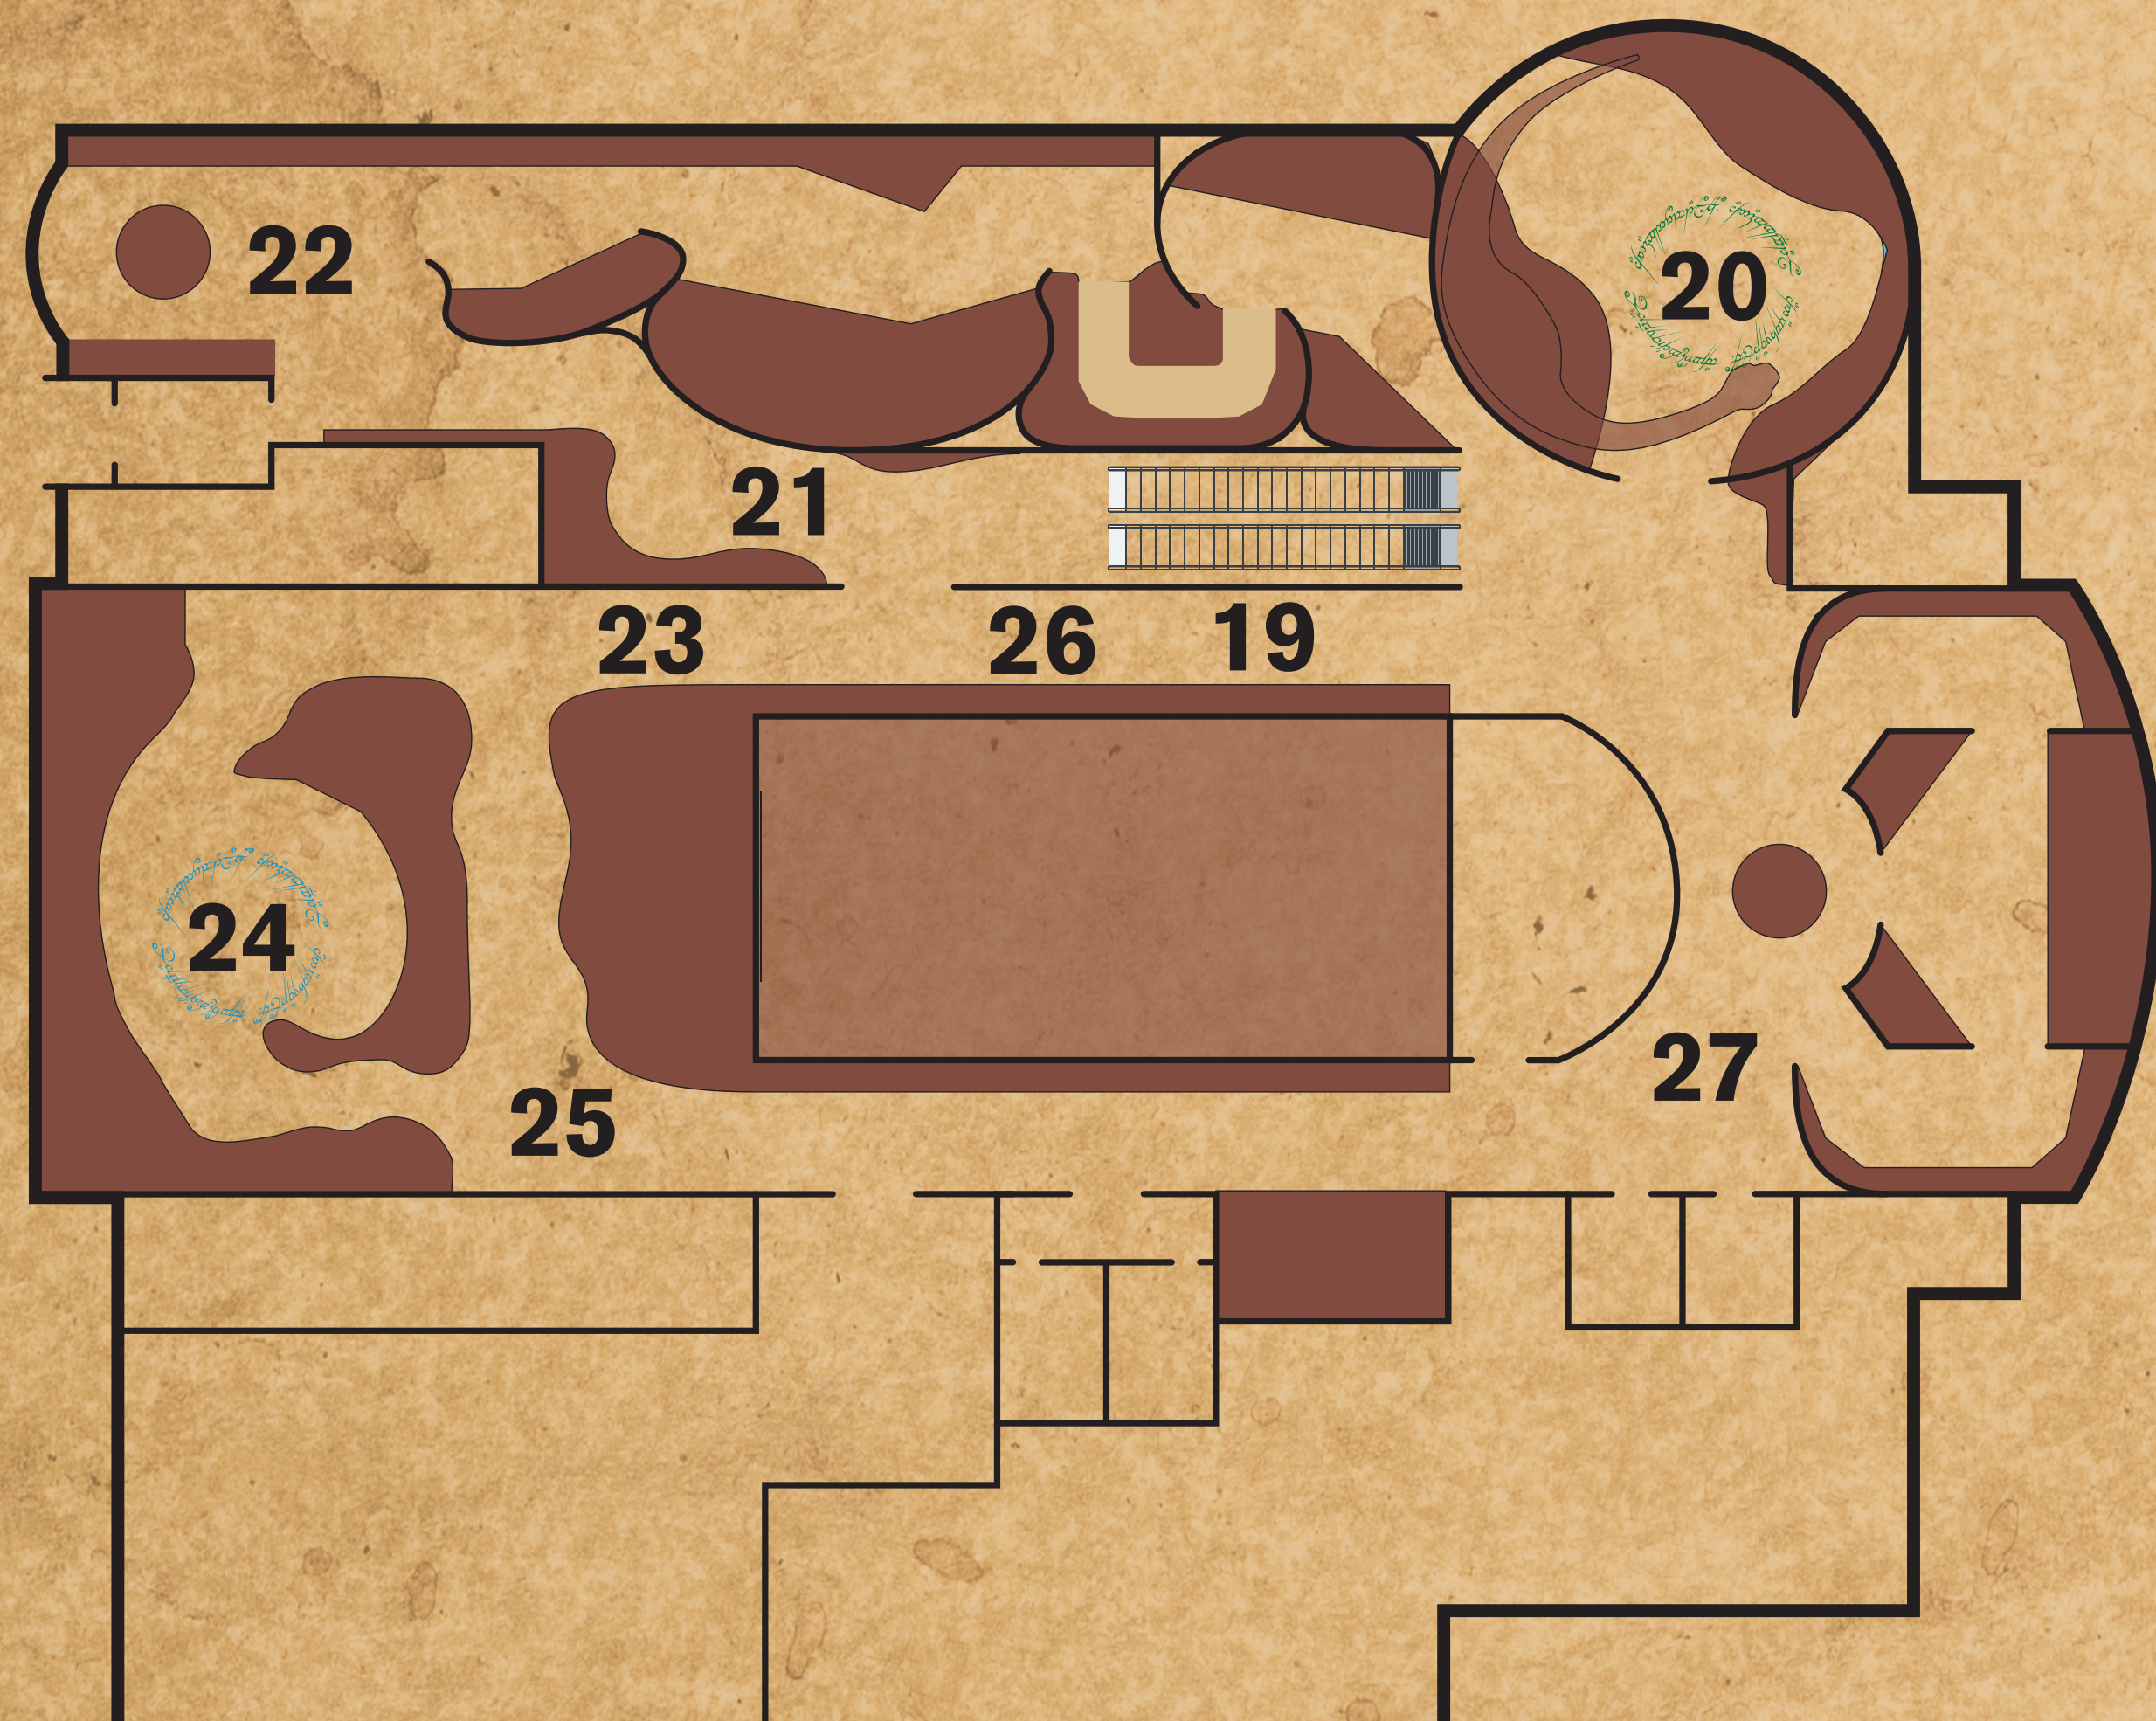

ADULT NIGHTS SOCIAL IN THE SHIRE

NATURE EXPLORATION CENTER

1ST FLOOR RIVENDELL

1. THE EAGLES ARE COMING! (OUTSIDE)
Piedmont wildlife center
2. VOLUNTEER CHECK-IN
NC Museum of Natural Sciences
3. LANGUAGES OF MIDDLE-EARTH
NC Museum of Natural Sciences
4. BAR
5. THE WHITE (STAR) SHIP
NC Museum of Natural Sciences
6. TRIANGLE SWORD GUARD
With Demonstrations in the WRAL Digital Theater
7. BARROWBURN CELTIC BAND
8. RHOSGOBEL RABBITS
9. INFLATABLE ARCHERY
NC Museum of Natural Sciences
10. EYES
NC Museum of Natural Sciences
11. THE SIEGE OF GONDOR
NC Museum of Natural Sciences

2ND FLOOR MORIA / MIRKWOOD

13. BAR
14. GEMS AND MINERALS OF MIDDLE EARTH
Tar Heel Gem and Mineral Club
15. DOORS OF DURIN
NC Museum of Natural Sciences
16. MINES OF MORIA
Triangle Troglodytes
17. THE 3D PRINTING FORGE
18. SHELOB'S LAIR
Shaw University
19. ONE RING TO FIND THEM
NCMNS Mammology

3RD FLOOR EREBOR / LOTH LORIEN

19. DRINK TICKET SALES
20. DANCE FLOOR
21. PALEONTOLOGY OF MIDDLE EARTH
NCMNS Paleontology
22. THE DESOLATION OF SMAUG
NC Museum of Natural Sciences
23. FORAGE MUSHROOMS WITHOUT DYING
Frank Hyman
24. BAR
25. ELEPHANTS AND OLIPHANTS
NC Museum of Natural Sciences
26. CJ BEAD DESIGNS
27. HERE BE DRAGONS
NC Museum of Natural Sciences

SCAN ME: EVENT MAP