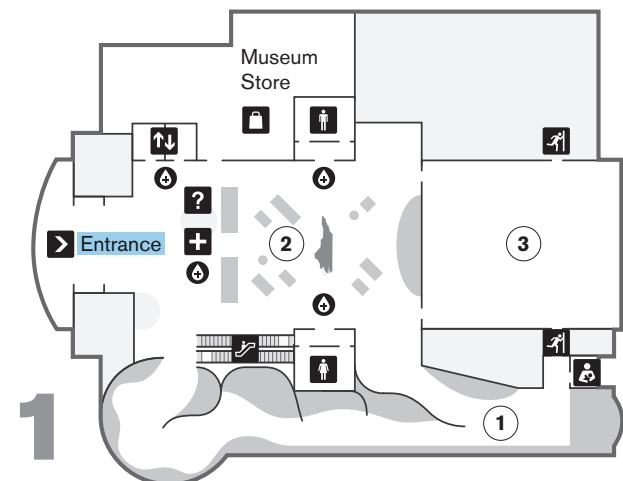

NC Museum of Natural Sciences

Nature Exploration Center

1. **4**
2. 19 Acro Café
   - 20 RACE: Are We So Different?
   - 21 Arthropod Zoo
   - 22 Beyond Curie
   - 23 Living Conservatory
   - 24 Terror of the South Overlook
3. **3**
4. 10 Bridge Across Time
   - 11 Curiosity Classrooms
   - 12 Mountain Cove
   - 13 Mountains to the Sea Overlook
   - 14 Prehistoric North Carolina
   - 15 Snakes of North Carolina
   - 16 Terror of the South
   - 17 Tropical Connections
   - 18 Windows on the World
5. **2**
6. 4 Coastal North Carolina Overlook
   - 5 Discovery Room
   - 6 Mountains to the Sea
   - 7 Nature's Explorers
   - 8 Special Exhibition
   - 9 Underground North Carolina
7. **1**
8. 1 Coastal North Carolina
   - 2 Natural Treasures of North Carolina
   - 3 WRAL 3D Theater

Mapa disponible en Español

For your safety

- Hand sanitizer is available on every floor.
- Some spaces remain closed.