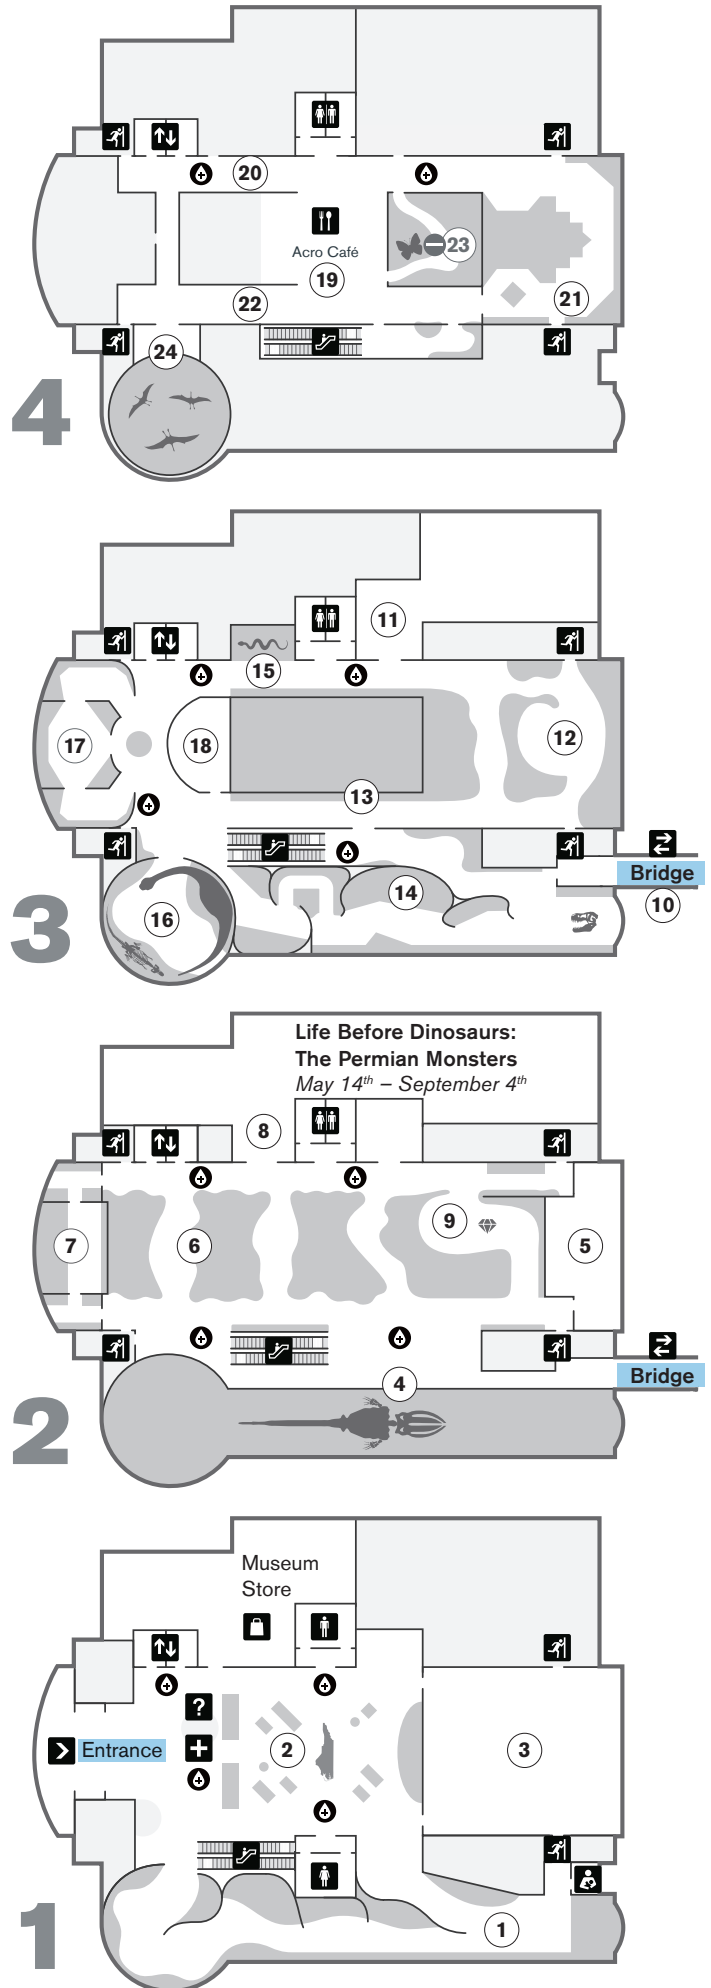

NC Museum of Natural Sciences

Nature Exploration Center

- 4**
- 19 Acro Café
 - 20 An Unlikely Refugee
 - 21 Arthropod Zoo
 - 22 Beyond Curie
 - 23  Living Conservatory
 - 24 Terror of the South Overlook
- 3**
- 10 Bridge Across Time
 - 11 Curiosity Classrooms
 - 12 Mountain Cove
 - 13 Mountains to the Sea Overlook
 - 14 Prehistoric North Carolina
 - 15 Snakes of North Carolina
 - 16 Terror of the South
 - 17 Tropical Connections
 - 18 Windows on the World
- 2**
- 4 Coastal North Carolina Overlook
 - 5 Discovery Room
 - 6 Mountains to the Sea
 - 7 Nature's Explorers
 - 8 **Special Exhibition:**
Life Before Dinosaurs: The Permian Monsters
May 14th – September 4th
 - 9 Underground North Carolina
- 1**
- 1 Coastal North Carolina
 - 2 Natural Treasures of North Carolina
 - 3 WRAL 3D Theater

Mapa disponible en Español

For your safety

-  Hand sanitizer is available on every floor.
-  Some spaces remain closed.

NC Museum of Natural Sciences

Nature Research Center

- 3**
- 14 Ancient Fossils, New Discoveries
 - 15 Astronomy & Astrophysics Research Lab
 - 16 Beyond Our Planet
 - 17 Evolutionary Biology & Behavior Research Lab
 - 18 Genomics and Microbiology Research Lab
 - 19 Micro World Investigate Lab
 - 20 Paleontology Research Lab
 - 21 Planet Micro
 - 22 Postcards from Space
 - 23 SECU Daily Planet Theater
 - 24 Unraveling DNA
 - 25 Visual World Investigate Lab
 - 26 Windows on Research

- 2**
- 2 Biodiversity Research Lab
 - 3 Diversity of Life
 - 4  Natural World Investigate Lab
 - 5  Naturalist Center
 - 6 One Planet, One Health
 - 7 Our Changing Climate
 - 8 Patterned by Nature
 - 9 Researching Weather
 - 10 SECU Daily Planet Theater
 - 11 Science Panorama
 - 12 Window on Animal Health
 - 13 Windows on Research

- 1**
- 1  All first floor exhibits are currently off display for renovations and construction.

Map Legend

-  Information
-  First Aid
-  Restrooms
-  Elevators
-  Escalators
-  Café
-  Stairs
-  Store
-  Bridges
-  Emergency Exit