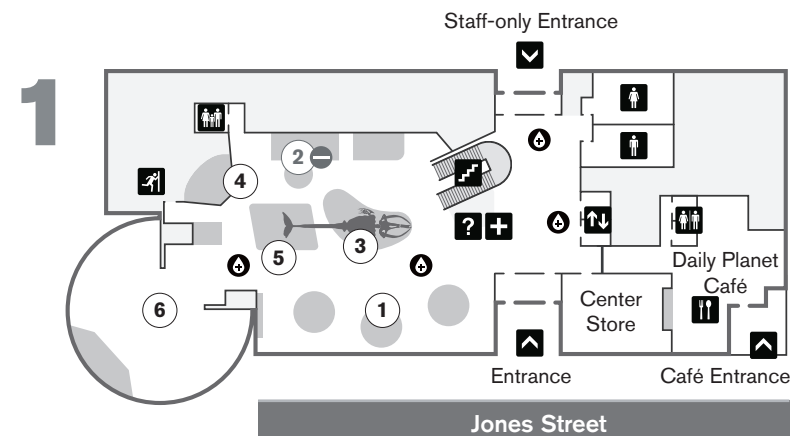

Downtown Raleigh naturalsciences.org

NORTH CAROLINA Museum of Natural Sciences