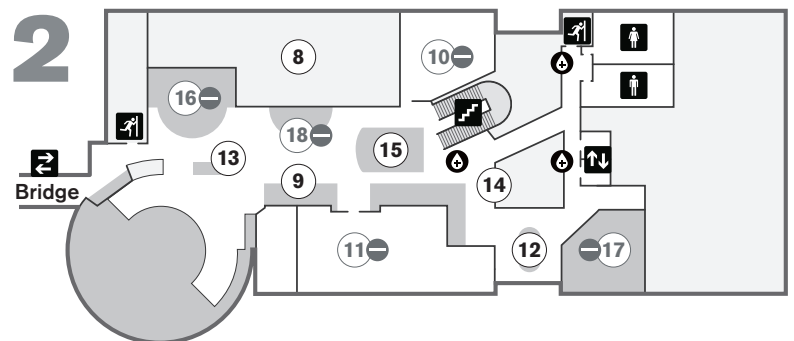

1. **1**
2. 1 Exploratory Gallery
   - 2 Exploring the Deep Sea
   - 3 Investigating Right Whales
   - 4 Our Changing Ocean
   - 5 Protecting Fresh Water
   - 6 SECU Daily Planet Theater