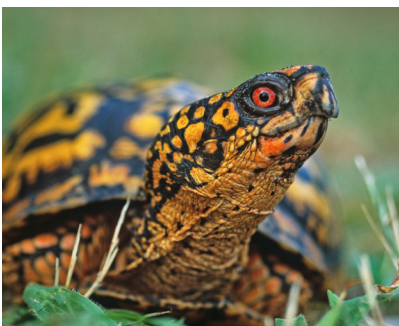

Scavenger Hunt

State Symbols

Head outside and look for these common natural symbols of North Carolina. How many can you spot?

State Bird
Northern Cardinal

State Mammal
Eastern Gray Squirrel

State Tree
Pine Tree

State Insect
Western Honey Bee

State Reptile
Eastern Box Turtle

State Butterfly
Eastern Tiger Swallowtail

State Marsupial
Virginia Opossum

State Flower
Dogwood (blooms in spring)

State Salamander
Marbled Salamander